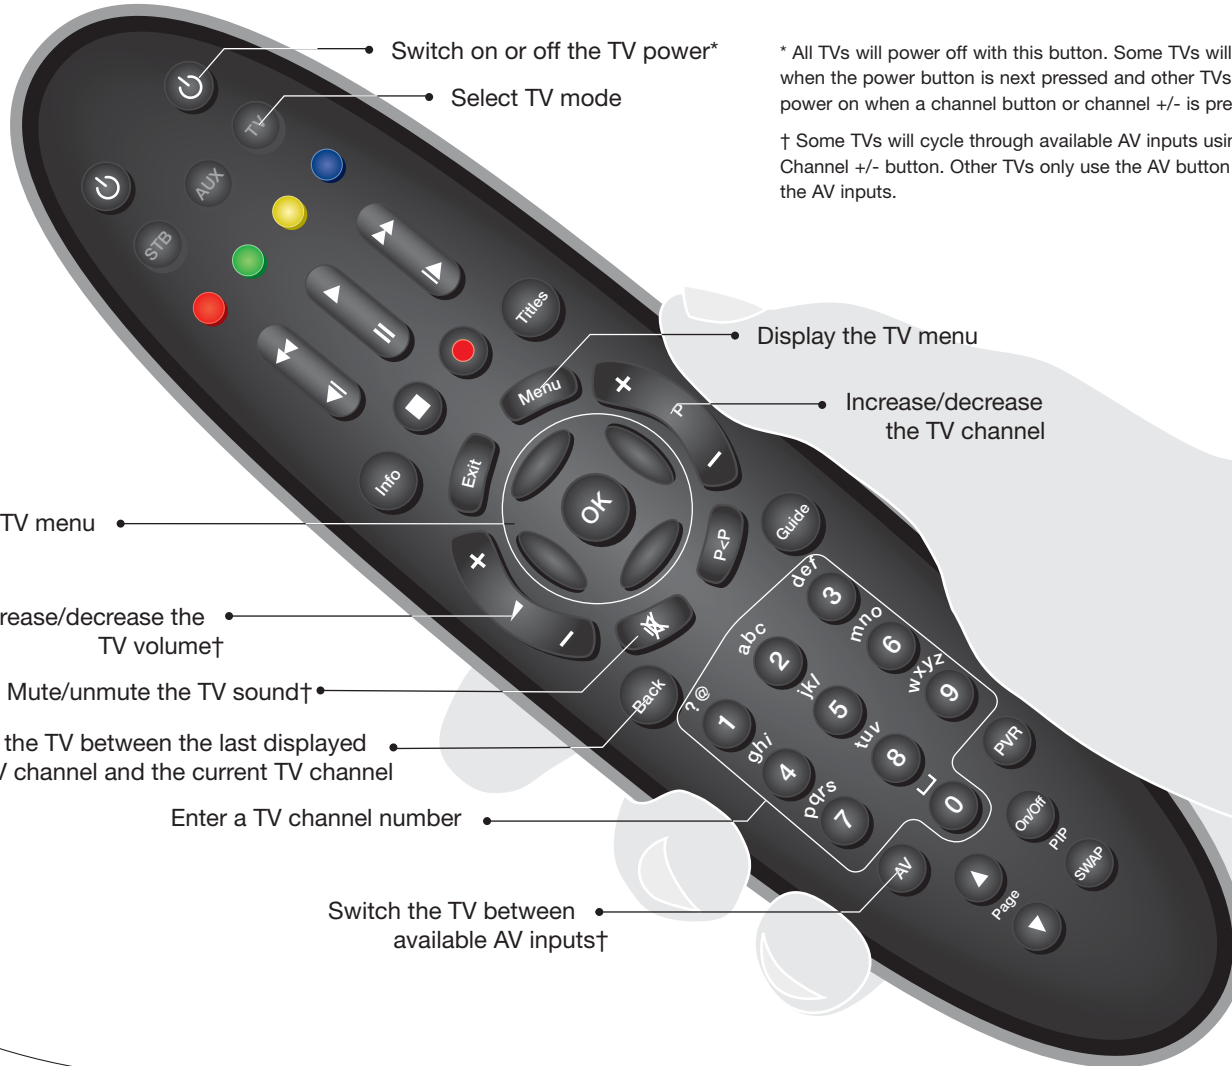

Controlling a TV

To control the TV press the **TV** button on the remote control. The **TV** mode-select button will light for one second to indicate that the mode has been set.

When any valid function button on the remote is pressed, the **TV** button will light to indicate that a command is being transmitted in TV mode.

Controlling the DVD

To control the DVD press the DVD button on the remote control. The DVD mode select button will light for one second to indicate that the mode has been set.

When any valid function button on the remote is pressed, the TV button will light to indicate that a command is being transmitted in DVD mode.

Using the remote control to control a TV

In TV mode, the remote can control the following TV functions:

• Switch on or off the TV power*

• Select TV mode

* All TVs will power off with this button. Some TVs will switch on when the power button is next pressed and other TVs will only power on when a channel button or channel +/- is pressed.