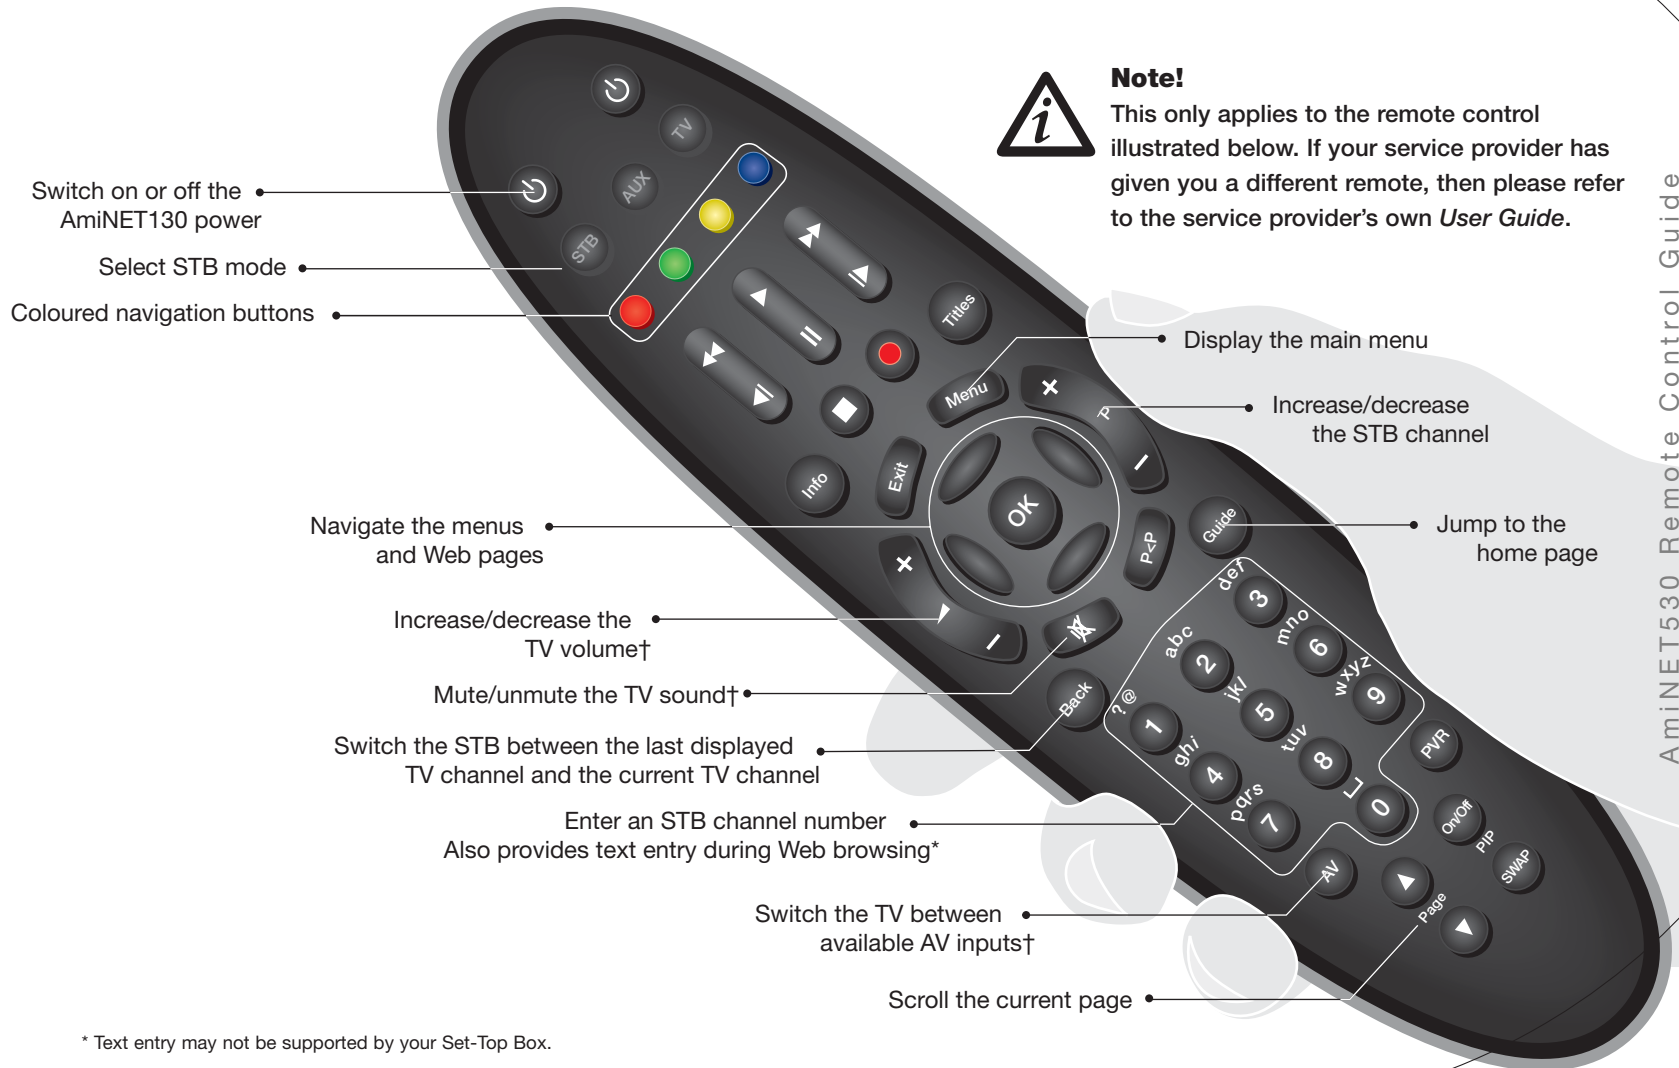

6

AmiNET530 Remote Control Guide

Controlling the AmiNET530

To control the AmiNET530 press the **STB** button on the remote control. The **STB** mode-select button will light for one second to indicate that the mode has been set.

When any valid function button on the remote is pressed, the **STB** button will light to indicate that a command is being transmitted in STB mode.

Switching on or off

To turn the AmiNET530 on or off:

- Press the power button on the Amino remote control.

When the AmiNET530 is switched on the status light on the front panel is on.

Using the remote to control the AmiNET530

In Set-Top Box (STB) mode, the remote can control the following functions of the AmiNET530: