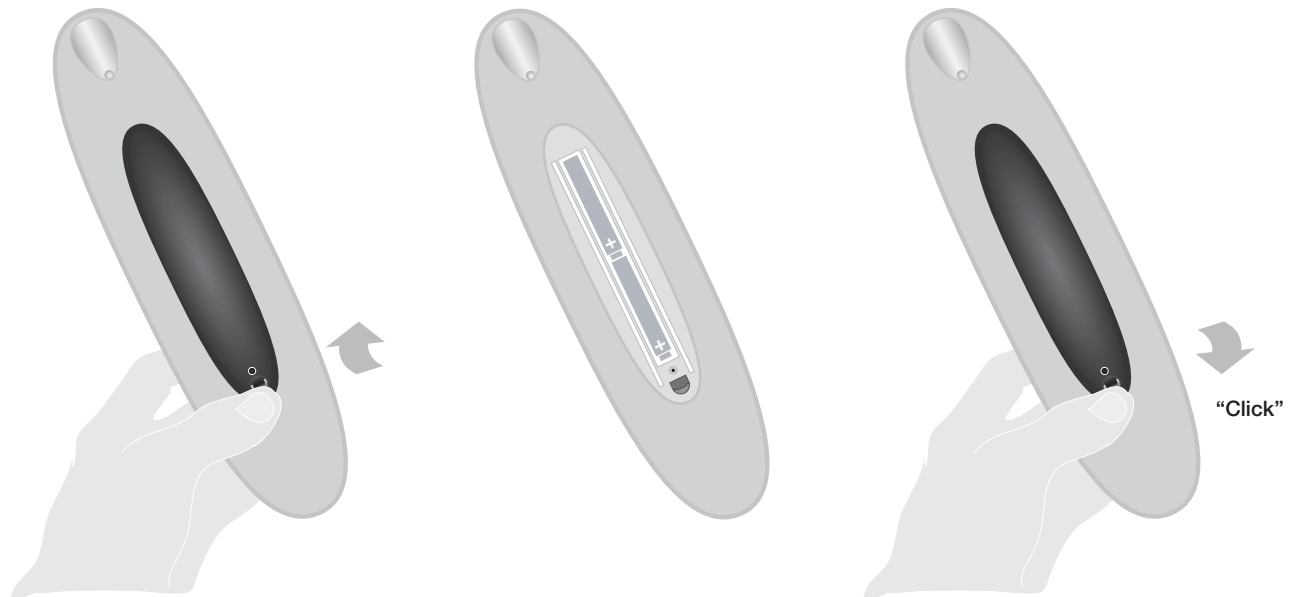

Inserting batteries

The remote control requires two batteries type AAA, MN2400, UM-4, or LR03.

For best performance we recommend using Alkaline batteries.

- Open the battery cover by pushing lightly on the tab and lifting up the cover:
- Insert the batteries, taking care to observe the correct polarity:
- Replace the battery cover by engaging the two tabs in the top of the case and then closing it until it clicks into place:

4

AminET530 Remote Control Guide

Childproof feature

You can optionally secure the battery compartment with the screw provided to prevent children from opening the compartment:

- Remove the battery cover as described above, and using a suitable screwdriver remove the silver screw at the base of the remote control: